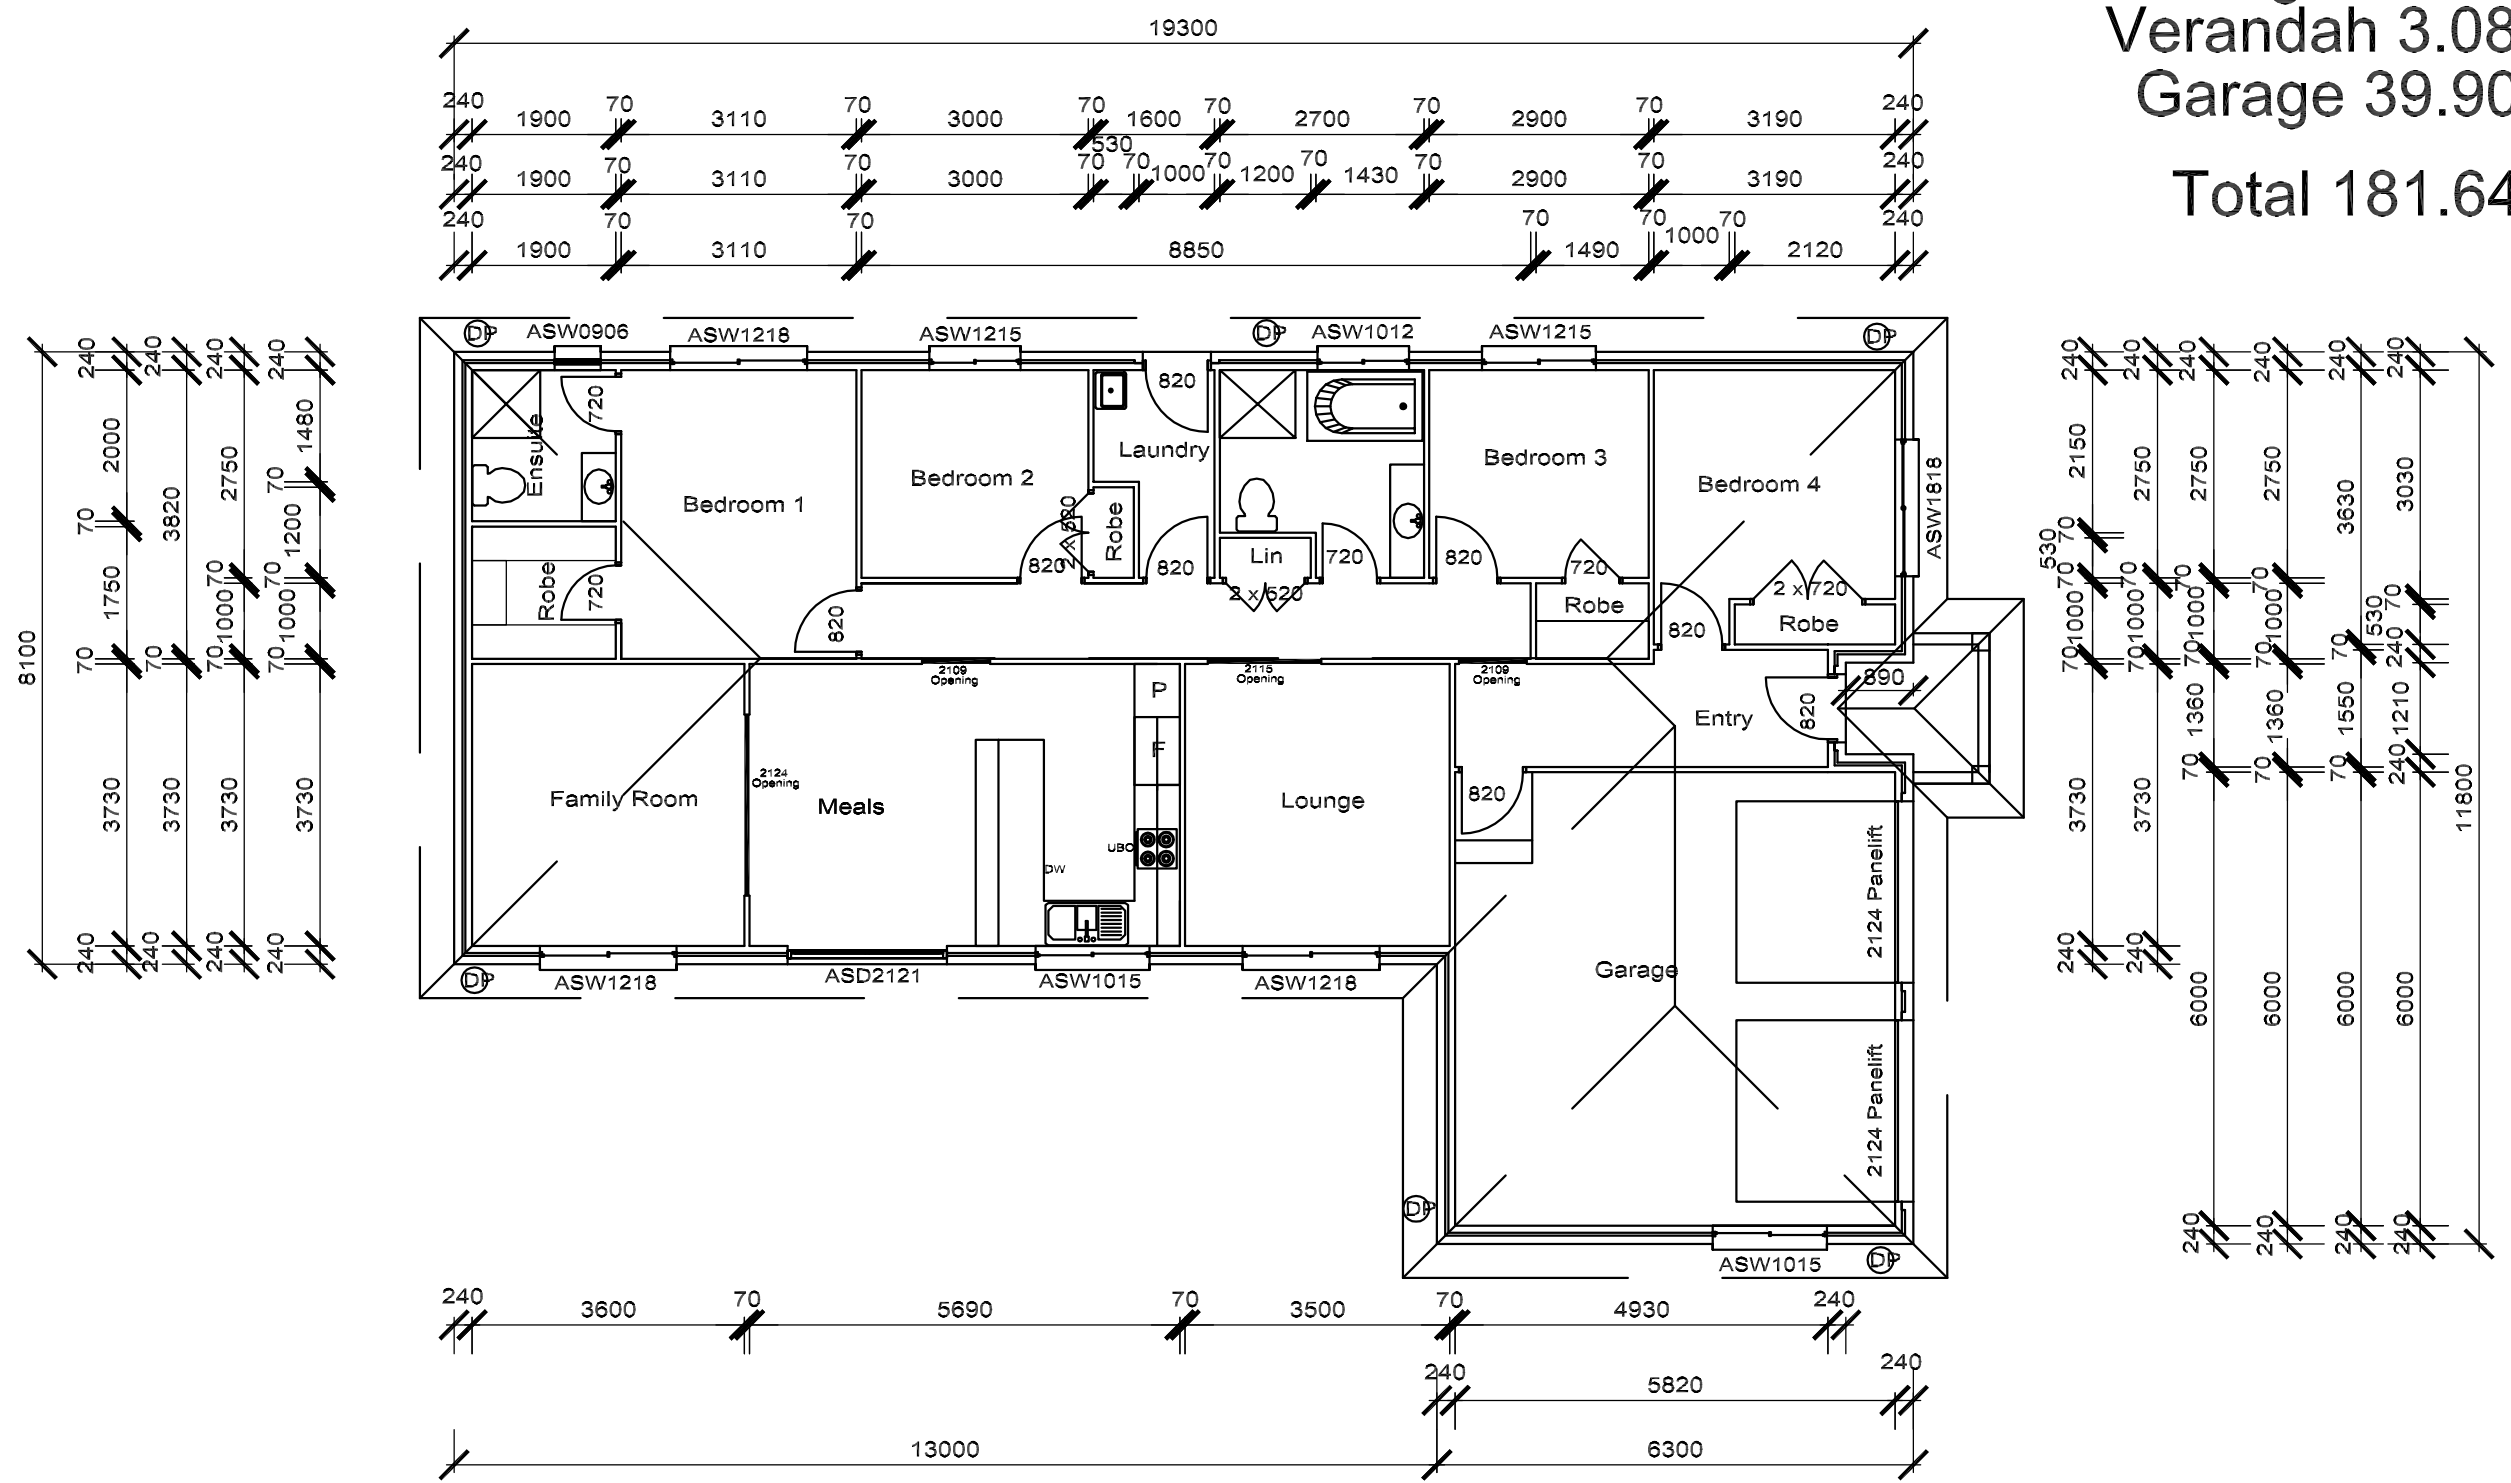

Living 139.66 m²
 Verandah 3.08 m²
 Garage 39.90 m²
 Total 181.64 m²

Floor Plan